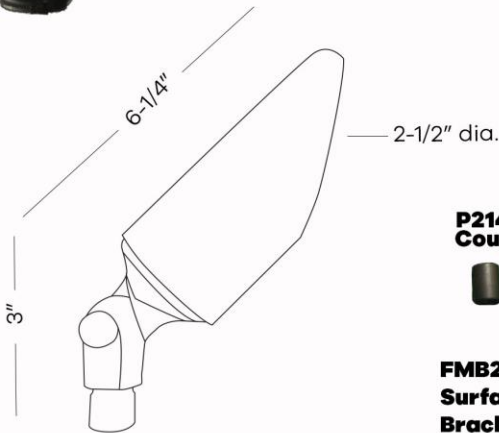

Fixture Specifications

Project Name: _____
 Location: _____
 Finish: _____
 Qty: _____
 Comments: _____

Model BrassFlood

Part# A214

Features

- Field replaceable MR16 LED lamp
- Porcelain Bi-Pin socket
- 1/2" NPT fittings/stakes
- Domed Lens
- 36" 18/2 SPT lead wire
- 7" SuperStake

Specifications

Material options solid brass with aged patina

Lamp 3w, 5w or 7w MR16 LED
 160, 320 or 525 lumen
 15°, 38°, 60° or 120° beam angles
 2850K or 4150K

Photometrics CRI >80

Electrical 12 volt AC/DC

Voltage 11-13V

Lamp Socket G4 bi-pin

Weight 1-1/2 lbs.

Dimensions: 2-1/2" dia., 7" tall x 6-1/4" long

A214 Fixture Mounting Accessories

**P214C
Coupler**

**FMB2
Surface
Bracket**

**R15BR
15" Riser**